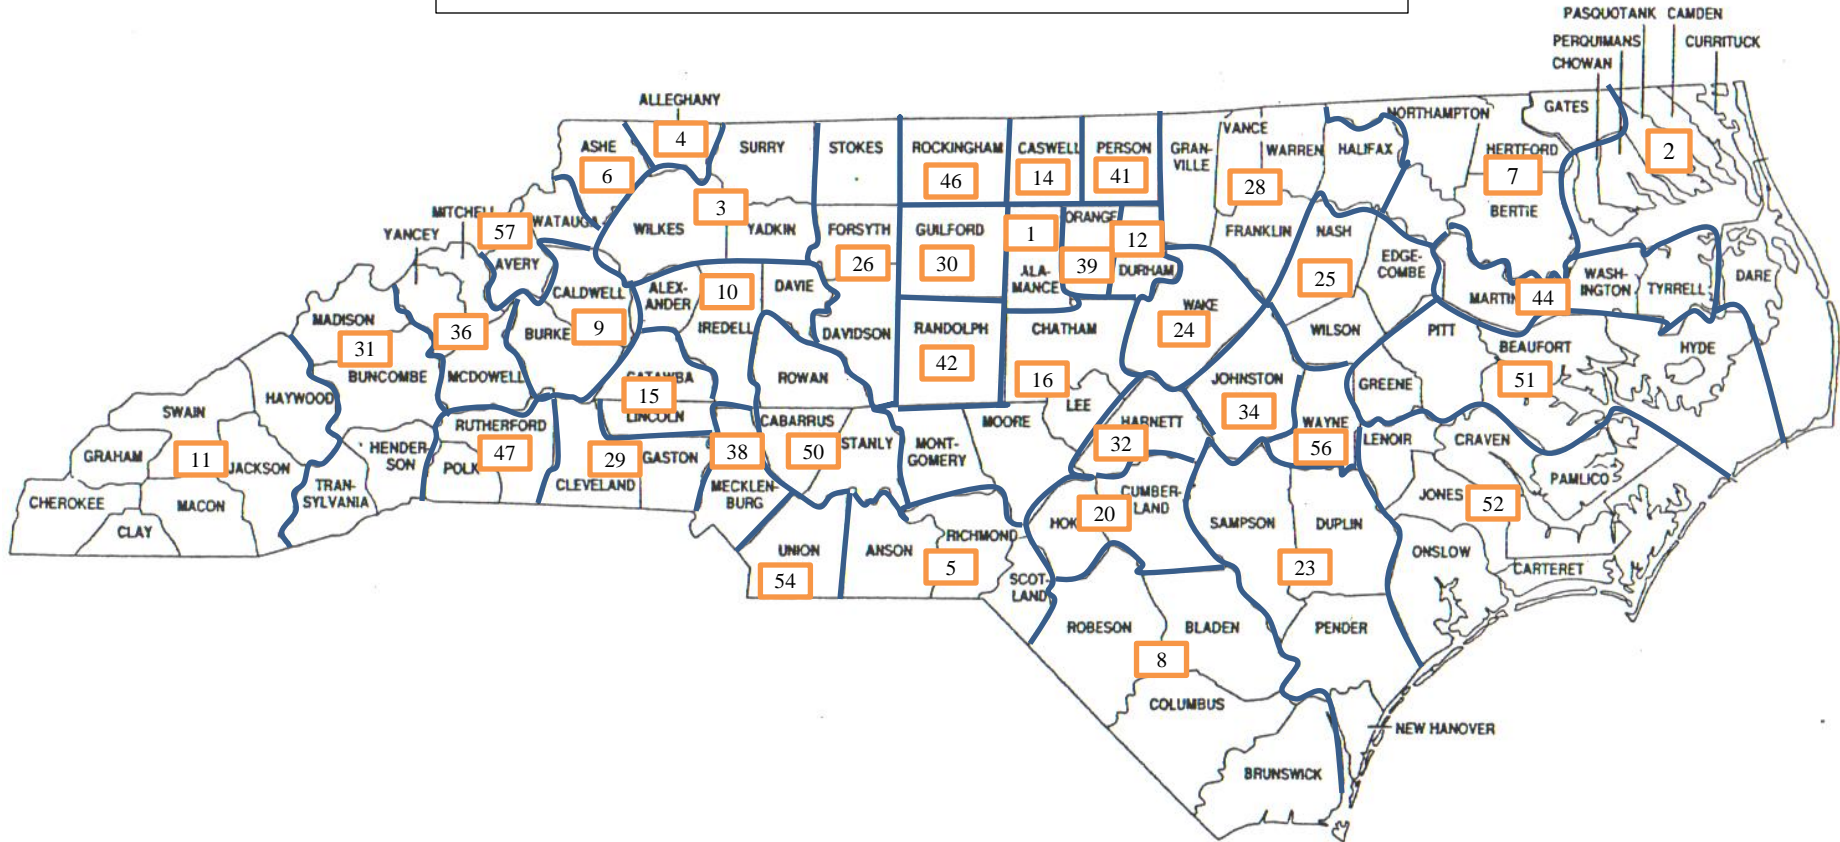

## North Carolina Rural Letter Carriers' Association By Districts and Numbers

1	Alamance	16	Central Carolina	39	Orange County
2	Albemarle	20	Cumberland/Hoke	41	Person
3	Brushy Mountain	23	Sea Level	42	Randolph County
4	Alleghany County	24	Wake County	44	Roanoke
5	Peach Belt	25	Tri-County	46	Rockingham County
6	Ashe	26	Yadkin River	47	Rutherford/Polk
7	Roanoke/Chowan	28	Five County	50	Piedmont
8	Southeastern	29	Gaston/Cleveland	51	Tar River
9	Burke/Caldwell	30	Guilford County	52	Tidewater
10	Foothills	31	French Broad	54	Union County
11	Smokey Mountain	32	Harnett County	56	Wayne County
12	Durham County	34	Johnston County	57	Watauga/Avery
14	Caswell County	36	McDowell/Mt. Mitchell		
15	Catawba/Lincoln	38	Mecklenburg County		